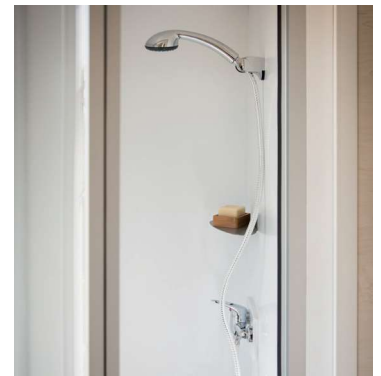

Standard fittings

- Smoke detector - guaranteed for 10 years
- 100% LED indoor lighting
- 1000 W convector
- 35kg/m³ HR Foam mattress with the OEKO-TEX label.
- High and low vents
- Phthalate-free lino
- Central circuit breaker
- Aerial socket and TV cabling
- Kitchen units on feet with PVC plinths
- Flow reducers on sink and washbasin mixer taps (7 l/min)
- Top-of-the-range, ACS-certified mixer taps
- Natural draught gas boiler with pilot light (14 kW)
- Environmental awareness sticker to encourage ecological behaviour