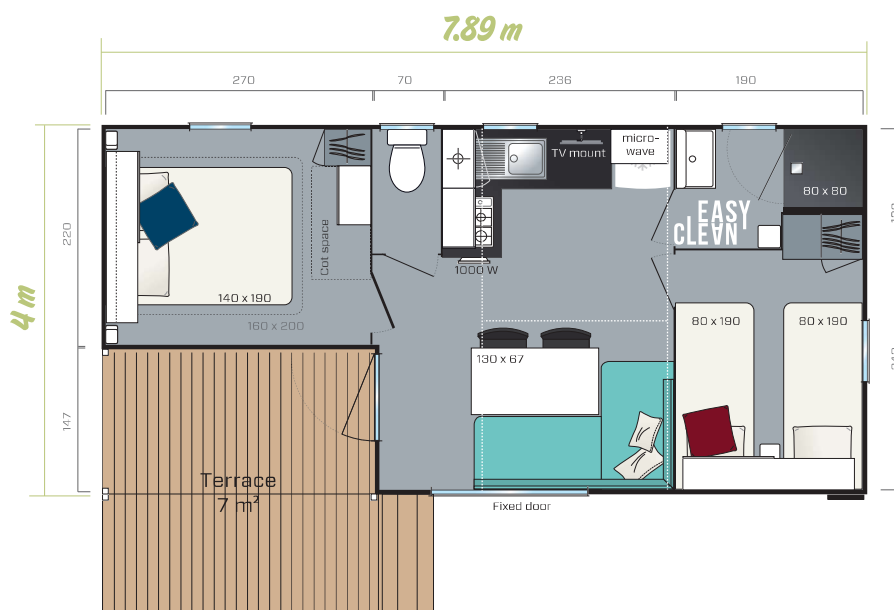

# LOGGIA 2

2020

2 Schlafzimmer  
4 Schlafplätze  
24.20 m<sup>2</sup> + 7m<sup>2</sup> terrace  
7.89 x 4 m

Das Modell Loggia 2 präsentiert sich mit der option einer Azur Fassadenverkleidung 4 Seiten

**A best seller from IRM with its integrated terrace and panoramic bay window, the Loggia 2 is an ideal 2 in 1 model.**

- ✦ Partly covered, reversible terrace with extension and walkway
- ✦ Master bedroom with plenty of storage space, room for a 160 cm x 200 cm bed and cot
- ✦ Lounge bay window for maximum lighting

## Master bedroom

- Shelves in the headboard topped with an overhead cabinet with sliding door
- Adjustable reading lights with integrated on/off switch
- 2 wall-mounted metal bedside tables
- Wardrobe and unit at the foot of the bed
- 18 slat bed frame with raised legs and 35 kg/m<sup>3</sup> HR foam mattress
- Blackout curtain
- Room for a cot

## Shower room

- Easy Clean shower room that is designed to be durable
- 80x80 cm shower tray with smooth, extra flat floor
- Wall-mounted washbasin with built-in towel rail and shelves
- Modern design corner shelf
- Window with frosted glass for optimal privacy
- Dual volume toilet cistern (3/6 litres)