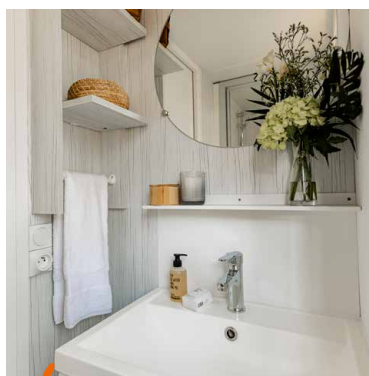

BEDROOM 1:

- . 2 single beds 70 x 190 cm, base with 18 slats with metal frame and raised legs of a height of 32 cm. High resilience 35 kg/m³ density foam mattress, OEKO TEX label
- . 1 bedside table
- . Large 4-shelf storage unit
- . Blackout blind on window
- . Hanging light
- . 1 blackout curtain on rails on the partition of the living room