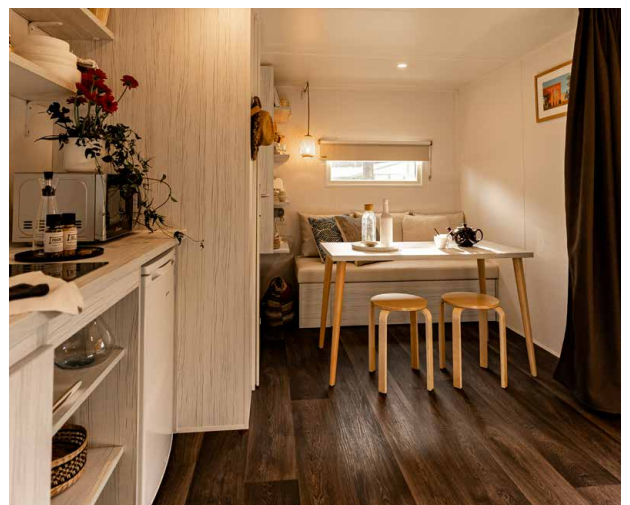

KITCHEN:

- . Table top refrigerator
- . Stainless steel sink and tap
- . 28 mm melamine worktop
- . Dining table with fixed legs and 4 stools
- . Built-in 2-burner ceramic hob
- . Open top and bottom cupboards
- . Low closed cupboard

LIVING ROOM/BEDROOM:

- . 1 bench seat convertible into a double bed: 130 x 190 cm
- . 3 Natural White cushions in polyvinyl
- . Large 4-shelf storage unit with integrated socket
- . Blackout blind on the fixed bay
- . Hanging light
- . 1 blackout curtain on rails on the partition wall of the living room